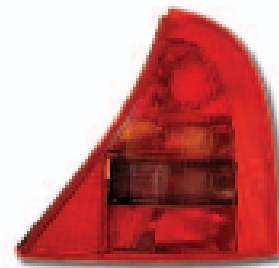

CO-13580
SAĞ
RIGHT
DROIT

CO-13571
SOL
LEFT
GAUCHE

CLIO HB STOP LAMBA BBO DUYSUZ 2003-2006
CLIO HB TAIL LAMP BBO WITHOUT BULB HOLDER 2003-2006
CLIO HB BBO FEU ARRIERE 2003-2006

CO-13570
SAĞ
RIGHT
DROIT

CO-13555
SOL
LEFT
GAUCHE

CLIO STOP LAMBA DUYSUZ 2004-2008
CLIO TAIL LAMP WITHOUT BULB HOLDER 2004-2008
CLIO TAIL FEU ARRIERE SANS PORTE LAMPE 2004-2008

CO-13554
SAĞ
RIGHT
DROIT

CO-13561
SOL
LEFT
GAUCHE

CLIO HB STOP LAMBA BBO DUYSUZ 1998-2002
CLIO HB TAIL LAMP BBO WITHOUT BULB HOLDER 1998-2002
CLIO HB BBO FEU ARRIERE 1998-2002