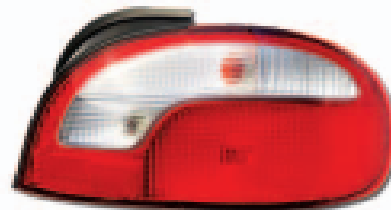

HYUNDAI ACCENT STOP LAMBA DUYSLUZ 1998-2000
HYUNDAI ACCENT TAIL LAMP WITHOUT BULB HOLDER 1998-2000
HYUNDAI ACCENT FEU ARRIERE

CO-17540
SAĞ
RIGHT
DROIT

CO-17531
SOL
LEFT
GAUCHE